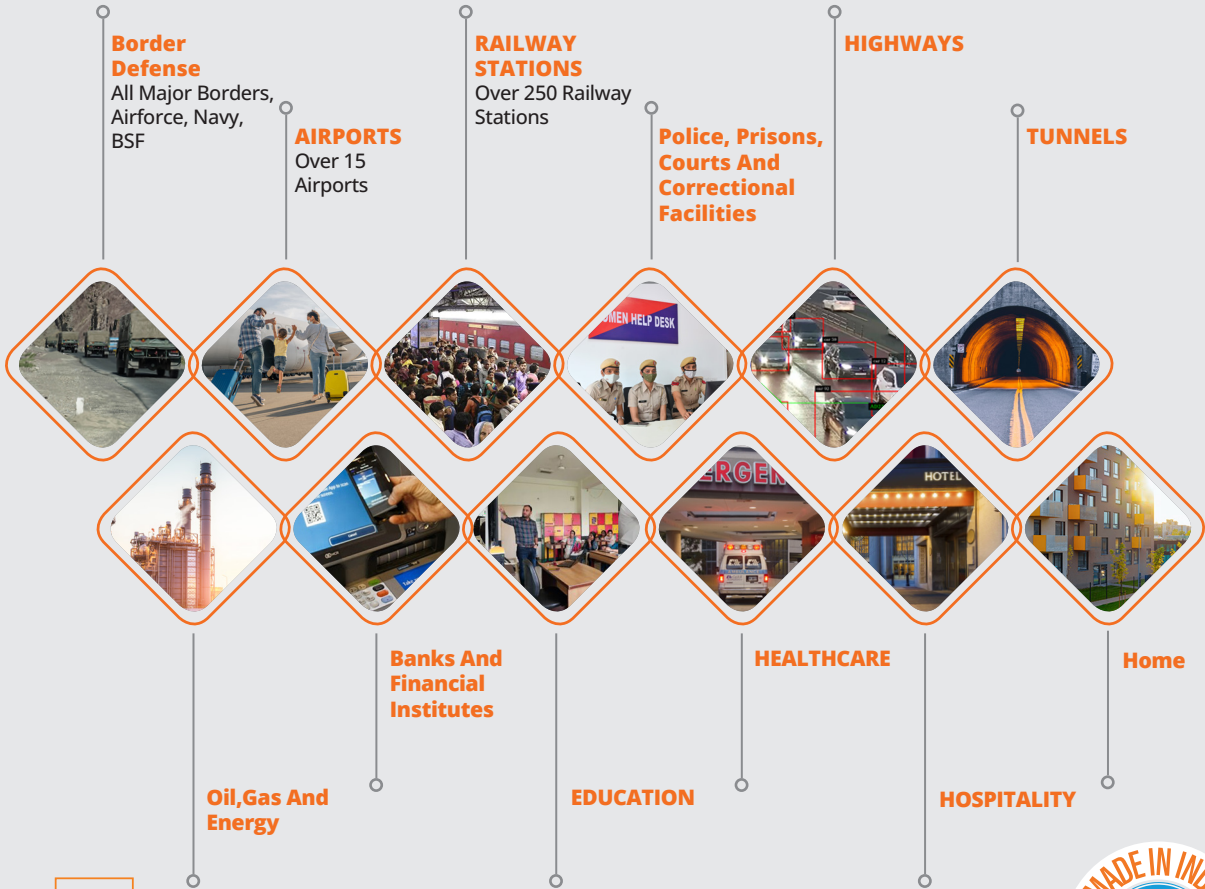

## State of Art Manufacturing Facilities

More than 70% Domestic Value Addition  
( Class 1 as per DPIIT Make in India Policy)  
in more than 80% Products

**Upcoming Anchor Unit**  
in EMC 2.0 cluster in  
Kashipur Uttarakhand  
- will churn out 1 M  
cameras/month

# सुरक्षा सरहद से घर तक

## Prestigious Projects of 2023 - 2024